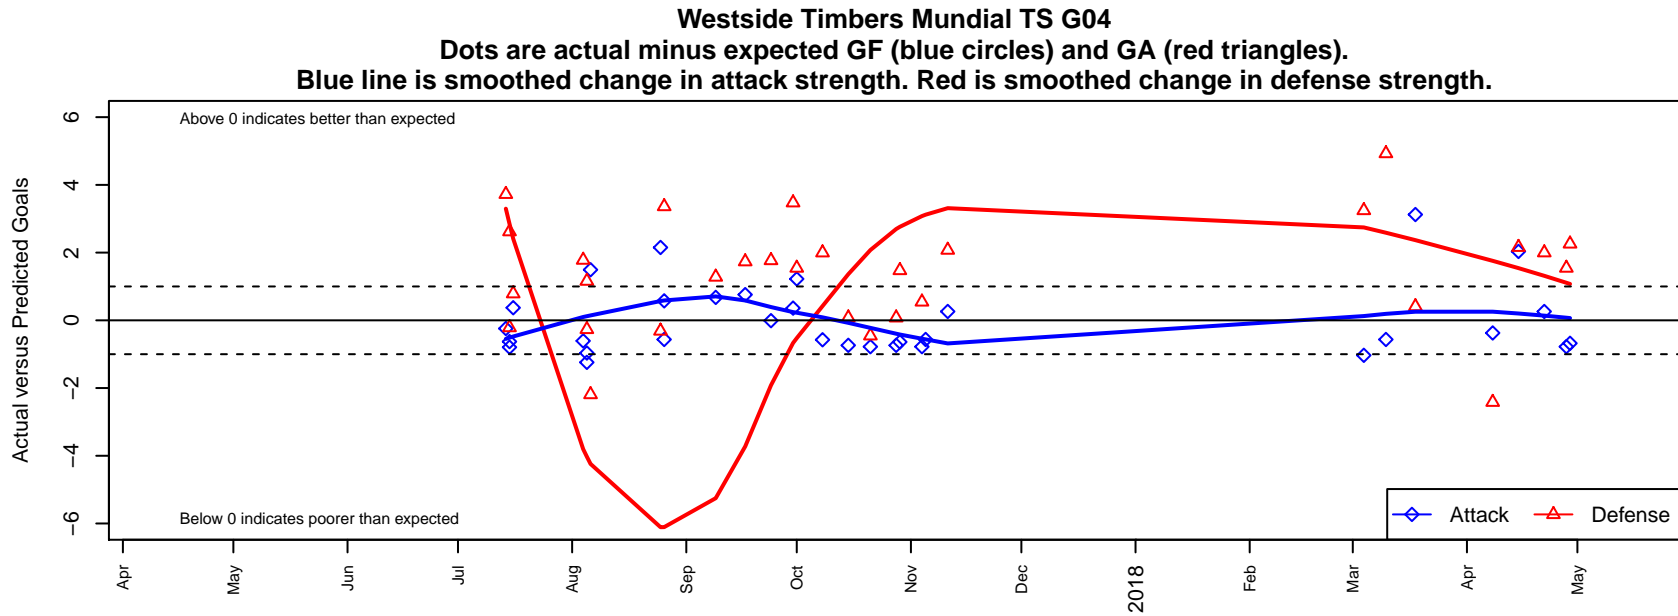

# Westside Timbers Mundial TS G04

Westside Timbers  
 Beaverton, OR  
 G04 total strength=775  
 attack=1.27 defense=0.66  
 fall league = PTT G04 Div 2 Red South  
 spr league = Spr OYS G04 Div 2 White

**attack and defense variance (black dot)  
relative to other teams  
and top 10 in region**

**attack and defense rating  
relative to others at age  
and all opponents in last 13 months**

**Performance relative to 13 month average**