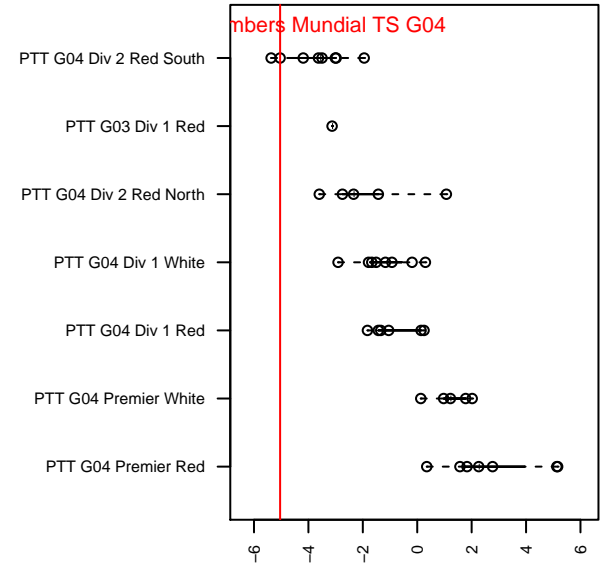

# Westside Timbers Mundial TS G04

Westside Timbers  
 Beaverton, OR  
 G04 total strength=775  
 attack=1.27 defense=0.66  
 fall league = PTT G04 Div 2 Red South  
 spr league = Spr OYS G04 Div 2 White

alt names used:  
 Westside Timbers 04G Mundial TS  
 Westside Timbers 04G Mundial TS  
 WT 04G Mundial TS  
 WT 04G Mundial TS  
 WT 04G Mundial TS  
 Westside Timbers 04G Mundial TS

Venues played:  
 2017 Beaverton Cup U14 Bronze  
 2017 Mt Hood Challenge U14 Bronze  
 2017 Chinook Cup U14  
 2017 PTT G04 Division 2 Red South  
 2017 OYS Founders Cup G04  
 2017 Spr OYS G04 Division 2 White

**attack and defense variance (black dot)  
relative to other teams  
and top 10 in region**

**attack and defense rating  
relative to others at age  
and all opponents in last 13 months**

**Performance relative to 13 month average**